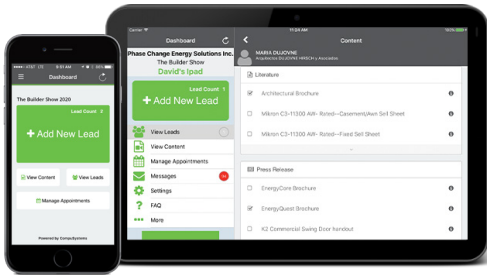

## CompuLEAD® App and Tablet

Develop high-quality sales leads and close more sales.

- Download app on your own phone or rent a tablet
- Capture leads at your booth, networking dinners or anywhere else
- Quickly qualify leads for fast follow-up
- Wireless printer available

## atEvent—Global Lead Retrieval Solution

A global lead retrieval solution you can use at all your events.

- Download app on your own phone or rent a tablet
- Drive prospect nurturing and sales conversions
- Transfer leads automatically to your CRM or Marketing Automation systems
- Obtain interaction history across all your events
- Scan badges and business cards

## Quick Comparison

	CompuLEAD	atEvent
Scan badges to collect lead data	✓	✓
Qualify and survey leads	✓	✓
View/edit leads from the device	✓	✓
Add notes to a lead	✓	✓
Real-time access to leads online	✓	✓
Use on multiple devices	✓	-
Send marketing materials to leads	✓	-
Transfer activations among devices	✓	-
Wireless printer option	✓	-
Auto Transfer leads into your CRM	-	✓
Scan business cards	-	✓
GDPR ready	✓	✓